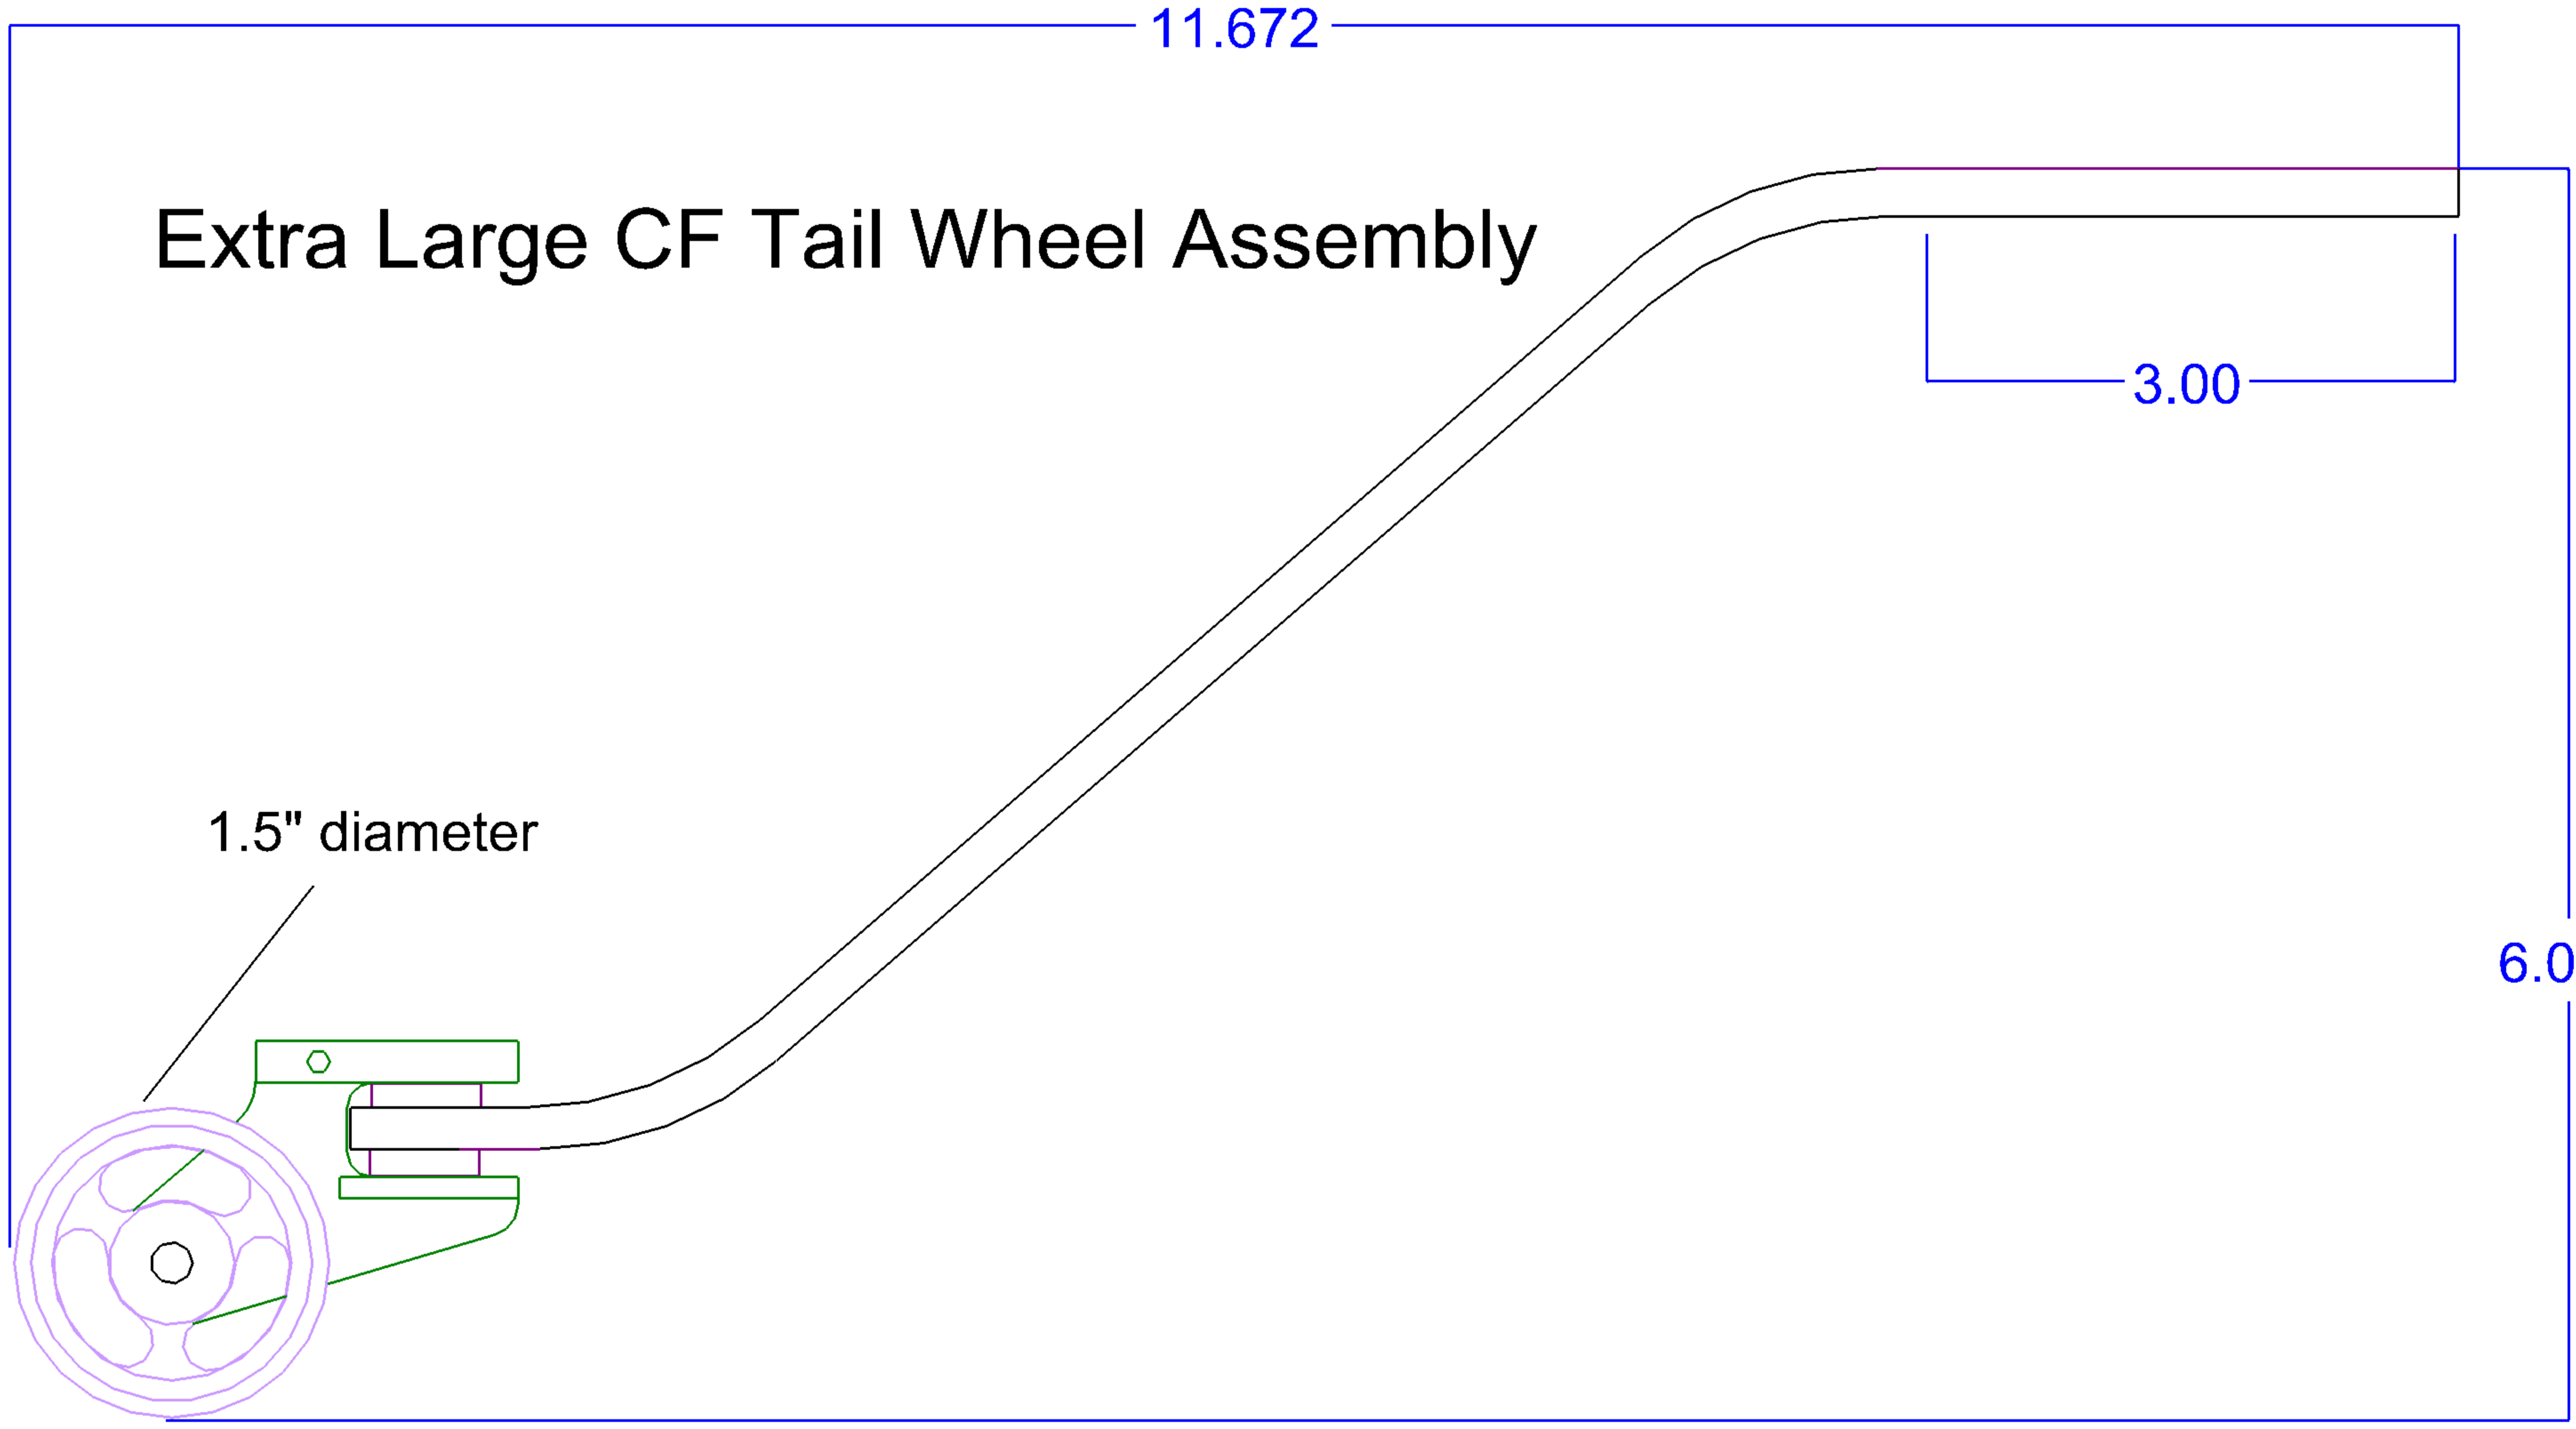

Extra Large CF Tail Wheel Assembly

1.5" diameter

11.672

3.00

6.065